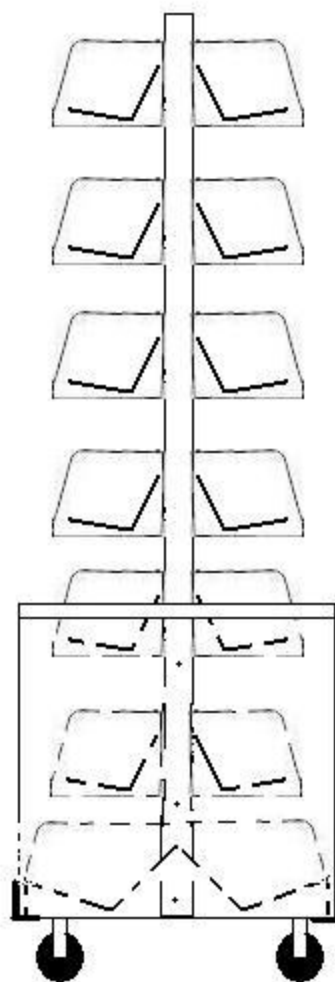

LBS
LIBRARY
BUREAU
STEEL

LBS T-CART CASTER KIT

Fits all LBS Standard Frame Sizes

NOTES:

13 Gauge Structure
Powdercoated
in Standard Colors

Field Assembled

Caster Wheel Centers must be
25% of the overall height of unit
for stability

90" Nominal
From Floor

NOTE, AS A GENERAL RULE,

90", 84" and 78" Frames
require 32 1/2" Deep Caster Kit

72", 66", and 60" Frames
require 26 1/2" Deep Caster Kit

54", 48" and 42" Frames
require 24 1/2" Deep Caster Kit

36" Nominal

32 1/2"

84" High Frame on Caster Kit
Shown with Reversible Skirt
in down position All Adjustable
Shelves (No Base Shelf)

90" Nominal
From Floor

84" High Frame on Caster Kit
Shown with Reversible Skirt
in down position with Flat Base
and Adjustable Shelves

84" High Frame on Caster Kit
Shown with Reversible Skirt
in up position with Sloped Base
and Adjustable Shelves
Sloped Shelving Reccomended
if moved on a daily basis

U STEEL

Space Max II
Compact Sh

Three Rows High