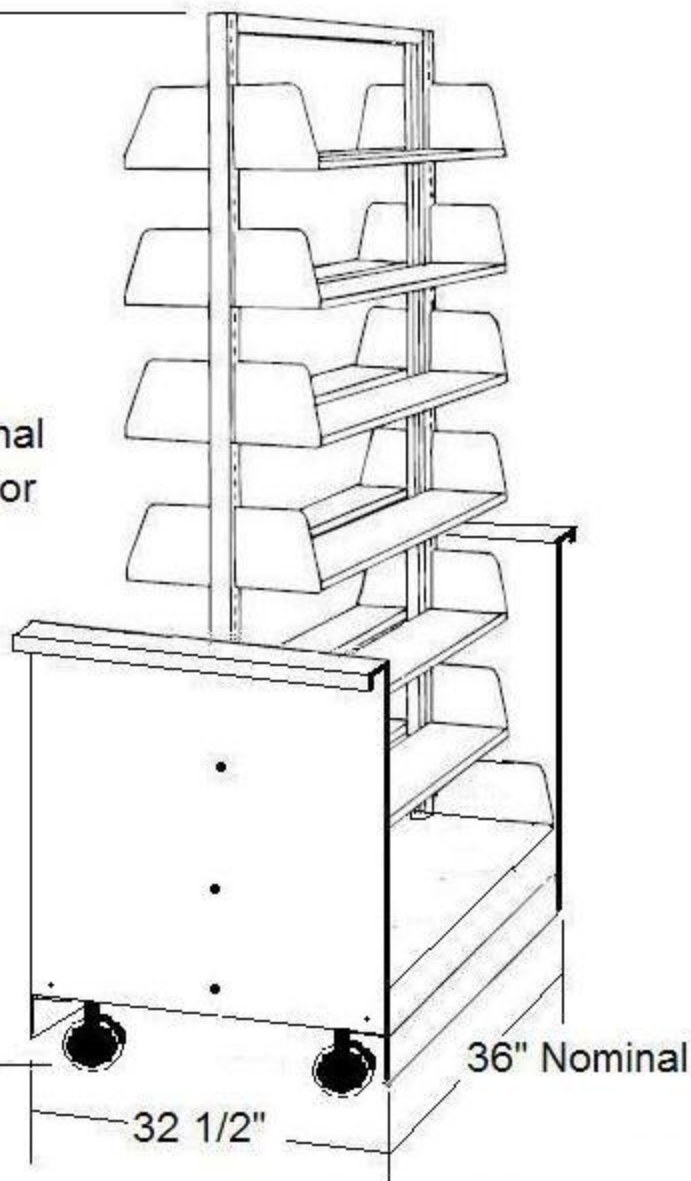

LBS
LIBRARY
BUREAU
STEEL

LBS T-CART CASTER KIT

Fits all LBS Standard Frame Sizes

NOTES:

13 Gauge Structure
Powdercoated
in Standard Colors

Field Assembled

Caster Wheel Centers must be
25% of the overall height of unit
for stability

36" Nominal

32 1/2"

84" High Frame on Caster Kit
Shown with Reversible Skirt
in down position All Adjustable
Shelves (No Base Shelf)

90" Nominal
From Floor

84" High Frame on Caster Kit
Shown with Reversible Skirt
in down position with Flat Base
and Adjustable Shelves

84" High Frame on Caster Kit
Shown with Reversible Skirt
in up position with Sloped Base
and Adjustable Shelves
Sloped Shelving Reccomended
if moved on a daily basis

U STEEL

Space Max II
Compact Sh

Three Rows High