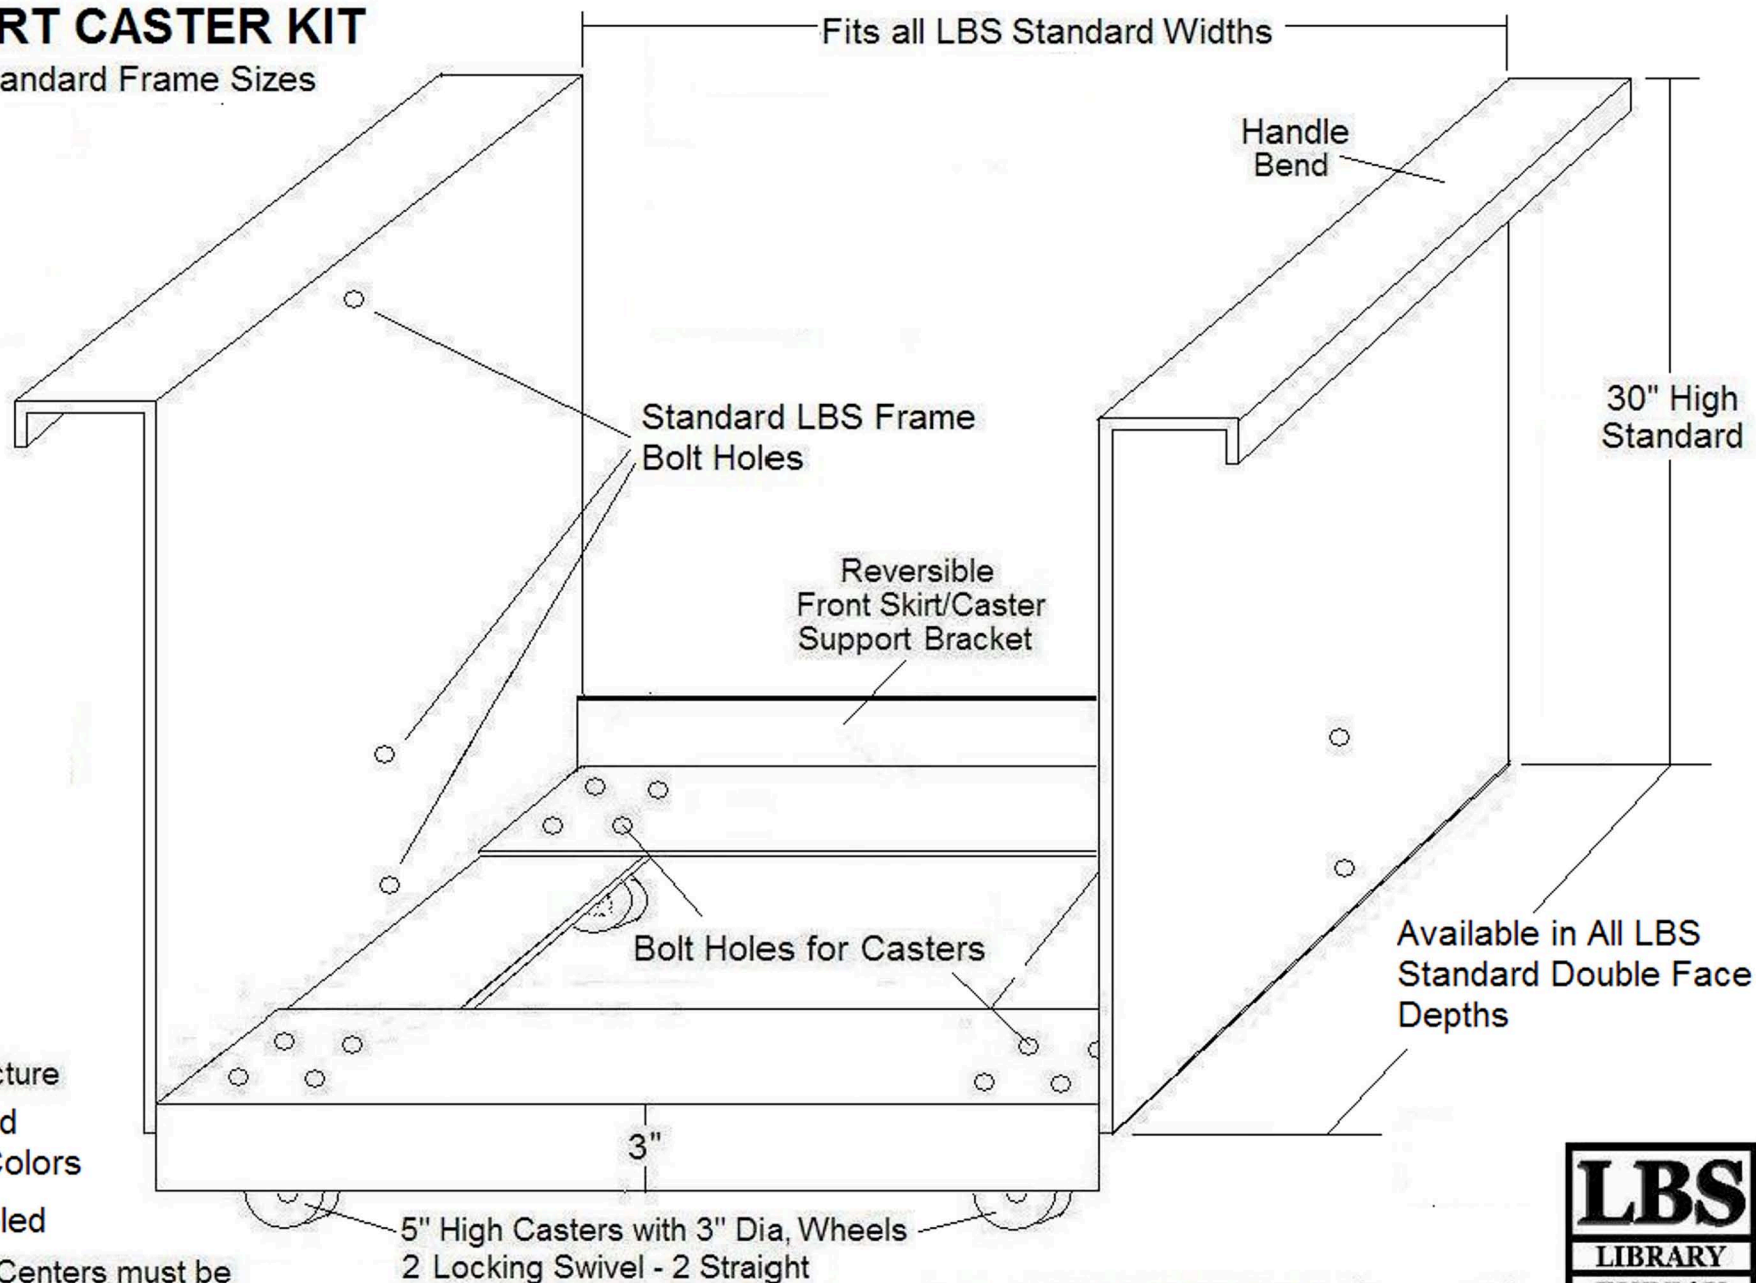

LBS
LIBRARY
BUREAU
STEEL

LBS T-CART CASTER KIT

Fits all LBS Standard Frame Sizes

NOTES:

13 Gauge Structure
Powdercoated
in Standard Colors

Field Assembled

Caster Wheel Centers must be
25% of the overall height of unit
for stability

90" Nominal
From Floor

NOTE, AS A GENERAL RULE,

90", 84" and 78" Frames
require 32 1/2" Deep Caster Kit

72", 66", and 60" Frames
require 26 1/2" Deep Caster Kit

54", 48" and 42" Frames
require 24 1/2" Deep Caster Kit

36" Nominal

32 1/2"

84" High Frame on Caster Kit
Shown with Reversible Skirt
in down position All Adjustable
Shelves (No Base Shelf)

90" Nominal
From Floor

84" High Frame on Caster Kit
Shown with Reversible Skirt
in down position with Flat Base
and Adjustable Shelves

84" High Frame on Caster Kit
Shown with Reversible Skirt
in up position with Sloped Base
and Adjustable Shelves
Sloped Shelving Reccomended
if moved on a daily basis

U STEEL

Space Max II
Compact Sh

Three Rows High